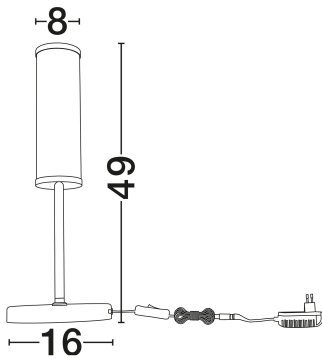

GENERAL INFORMATION

Product Code	9019819
Collection	Indoor
Product Category	Table
Product Family	Nolia
Mounting Location	Table
Application Environment	Indoor
Specifications	N/A

DIMENSION & WEIGHT

LxWxH (cm)	D: 16 H: 49
Cut Out (cm)	N/A
Weight (Kgr)	0

MATERIAL & COLOR

Product Color	Brass Gold & Black
Body Material	Steel, Aluminium, Imitated Alabaster & Marble

APPLICATION & MOUNTING

Ambient Working Temp.	Max 45°C
Type of Protection	IP20
Dimmable	No
Type of Dimming	N/A
Mounting type	Surface
Mounting Depth (cm)	N/A
Led Module Replaceable	No
Light Source	LED

NOVA LUCE S.A

Schimatari Viotias
32009, Greece

+30 22620 58 121
+30 22620 56 743

info@novaluce.com
www.novaluce.com