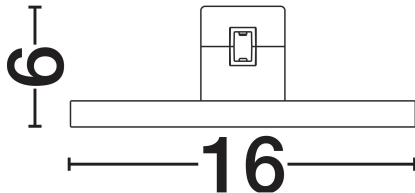

GENERAL INFORMATION

Product Code	9180006
Collection	Indoor
Product Category	Accessories
Product Family	Libo
Mounting Location	N/A
Application Environment	Indoor
Specifications	N/A

DIMENSION & WEIGHT

LxWxH (cm)	D: 16 H: 6
Cut Out (cm)	N/A
Weight (Kgr)	0

MATERIAL & COLOR

Product Color	Sandy Black
Body Material	Aluminium & Glass

APPLICATION & MOUNTING

Ambient Working Temp.	Max 45°C
Type of Protection	IP20
Dimmable	No
Type of Dimming	N/A
Mounting type	Surface
Mounting Depth (cm)	N/A
Led Module Replaceable	No
Light Source	LED

NOVA LUCE S.A

Schimatari Viotias
32009, Greece

+30 22620 58 121
+30 22620 56 743

info@novaluce.com
www.novaluce.com