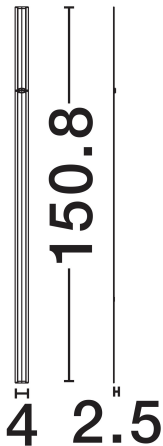

## PRODUCT PHOTOGRAPH

## TECHNICAL DRAWING

## DIMENSION & WEIGHT

LxWxH (cm)	L: 150.8 W: 4 H: 2.5
Cut Out (cm)	N/A
Weight (Kgr)	0.75

### PHOTOMETRICAL DATA

Luminous Flux	<b>2400lm</b>
Color Temperature	<b>3000K</b>
Light Color (Designation)	<b>Warm White</b>