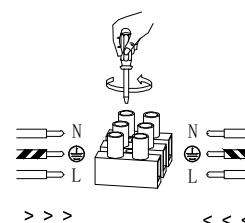

NOVA LUCE

9009180

1

Turn off the general switch

2

Drill holes & apply plastic anchors
With screws

3

Connect the wires

4

Apply the side screws

5

Instal glass shade

6

Turn on the general switch