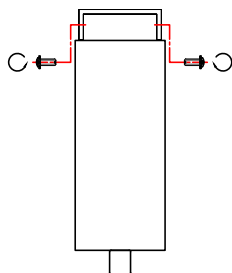

NOVA LUCE

9009180

1

Turn off the general switch

2

Drill holes & apply plastic anchors
With screws

3

Connect the wires

4

Apply the side screws

5

Instal glass shade

6

Turn on the general switch