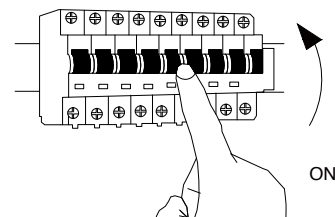

NOVA LUCE

9009180

1

Turn off the general switch

2

Drill holes & apply plastic anchors
With screws

3

Connect the wires

4

Apply the side screws

5

Instal glass shade

6

Turn on the general switch