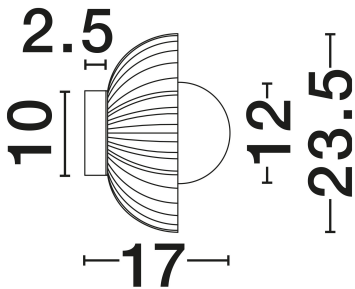

NOVA LUCE

PRODUCT DATASHEET

Version: 001

PRODUCT PHOTOGRAPH

TECHNICAL DRAWING

GENERAL INFORMATION

| | |
|-------------------------|---------|
| Product Code | 9009217 |
| Collection | Indoor |
| Product Category | Wall |
| Product Family | Petel |
| Mounting Location | Wall |
| Application Environment | Indoor |
| Specifications | N/A |

DIMENSION & WEIGHT

| | |
|--------------|---------------|
| LxWxH (cm) | D: 23.5 W: 17 |
| Cut Out (cm) | N/A |
| Weight (Kgr) | 1.8 |

MATERIAL & COLOR

| | |
|---------------|-----------------|
| Product Color | Jasper&Opal |
| Body Material | Ceramic & Glass |

| | |
|-------------------------|-----------------|
| Power (Nominal) | 1x5W |
| Input voltage (Nominal) | 100-240V |
| Mains Frequency | 50/60Hz |

PHOTOMETRICAL DATA

| | |
|---------------------------|------------|
| Luminus Flux | N/A |
| Color Temperature | N/A |
| Light Color (Designation) | N/A |