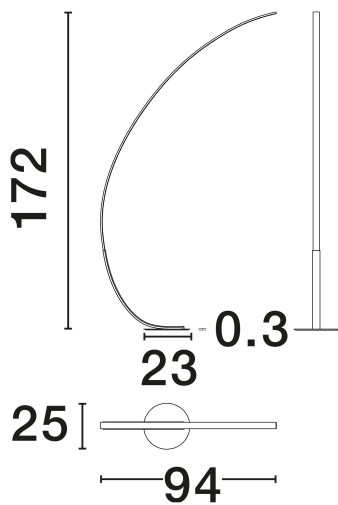

NOVA LUCE

PRODUCT DATASHEET

Version: 001

PRODUCT PHOTOGRAPH

TECHNICAL DRAWING

GENERAL INFORMATION

Product Code	9396061
Collection	Indoor
Product Category	Floor
Product Family	Premium
Mounting Location	Floor
Application Environment	Indoor
Specifications	N/A

DIMENSION & WEIGHT

LxWxH (cm)	L: 26 W: 94 H: 172
Cut Out (cm)	N/A
Weight (Kgr)	3.8

MATERIAL & COLOR

Product Color	Sandy White
Body Material	Aluminium & Acrylic

APPLICATION & MOUNTING

Ambient Working Temp.	Max 45°C
Type of Protection	IP20
Dimmable	Yes
Type of Dimming	Triac
Mounting type	Surface
Mounting Depth (cm)	N/A
Led Module Replaceable	No
Light Source	LED

Power (Nominal)	30W
Input voltage (Nominal)	220-240V
Mains Frequency	50/60Hz

PHOTOMETRICAL DATA

Luminous Flux	1580lm
Color Temperature	3000K
Light Color (Designation)	Warm White

WARRANTY

Warranty	3 Years
----------	----------------