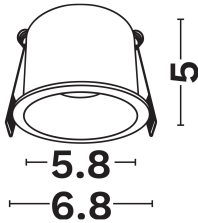

NOVA LUCE

PRODUCT DATASHEET

Version: 001

PRODUCT PHOTOGRAPH

GENERAL INFORMATION

Product Code	9011485
Product Category	Downlights GU10
Product Family	Moal
Mounting Location	
Application Environment	Indoor

DIMENSION & WEIGHT

LxWxH (cm)	D: 6.8 H:5
Cut out (cm)	5,9
Weight (Kgr)	N/A

TECHNICAL DRAWING

MATERIAL & COLOR

Product Color	White
Body Material	Aluminium
Cover Material	N/A

APPLICATION & MOUNTING

Ambient Working Temp.	45 C
Type of Protection	IP20
Protection Class IK	N/A
Dimmable	N/A
Type of Dimming (Optional)	N/A
Mounting type	Recessed
Mounting Depth (cm)	Ceiling
Led Module Replaceable	Yes
Light Source	Led Gu10
Adjustable	No