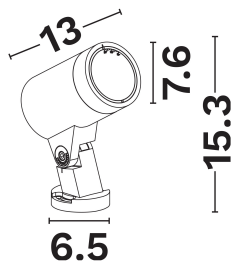

NOVA LUCE

PRODUCT DATASHEET

Version: 001

PRODUCT PHOTOGRAPH

TECHNICAL DRAWING

COMPATIBLE WITH

— On/Off Driver: N/A

— Triac Driver: N/A

— Dali Driver: N/A

GENERAL INFORMATION

Product Code	9136209
Product Category	Faade & Accent Lighting
Product Family	Law InOut
Mounting Location	Ground
Application Environment	Outdoor

DIMENSION & WEIGHT

LxWxH (cm)	L:14 W:7.6 H:15.3 cm
Cut out (cm)	N/A
Weight (Kgr)	N/A