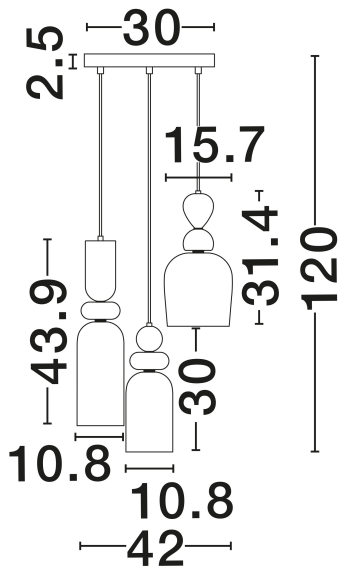

NOVA LUCE

PRODUCT DATASHEET

Version: 001

PRODUCT PHOTOGRAPH

TECHNICAL DRAWING

GENERAL INFORMATION

Product Code	9009237
Collection	Indoor
Product Category	Suspension
Product Family	Murano
Mounting Location	Ceiling
Application Environment	Indoor
Specifications	N/A

DIMENSION & WEIGHT

LxWxH (cm)	D: 41.7 H: 120
Cut Out (cm)	N/A
Weight (Kgr)	3.13

MATERIAL & COLOR

Product Color	Glossy Dark Green, Blue Gray, Pink, Glossy Light Green. & Sandy Gold Orange, Light
Body Material	Glass & Metal

APPLICATION & MOUNTING

Ambient Working Temp.	Max 45°C
Type of Protection	IP20
Dimmable	N/A
Type of Dimming	N/A
Mounting type	Surface
Mounting Depth (cm)	N/A
Led Module Replaceable	Yes
Light Source	E14

NOVA LUCE S.A

Schimatari Viotias
32009, Greece

+30 22620 58 121
+30 22620 56 743

info@novaluce.com
www.novaluce.com

NOVA LUCE

PRODUCT DATASHEET

Version: 001

ELECTRICAL DATA

Power (Nominal)	3x5W
Input voltage (Nominal)	100-240V
Mains Frequency	50/60Hz