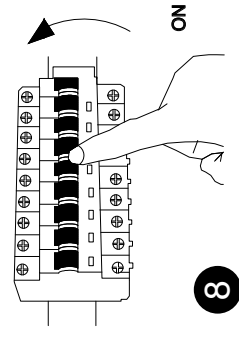

# NOVA LUCE

9492907

1. Turn off the general switch
2. Drill holes & apply plastic anchors
3. Apply the screw through Hanging element
4. Connect the wires
5. Push to click in place
6. Rotate to put it in place
7. Push it to put it in place
8. Turn on the general switch