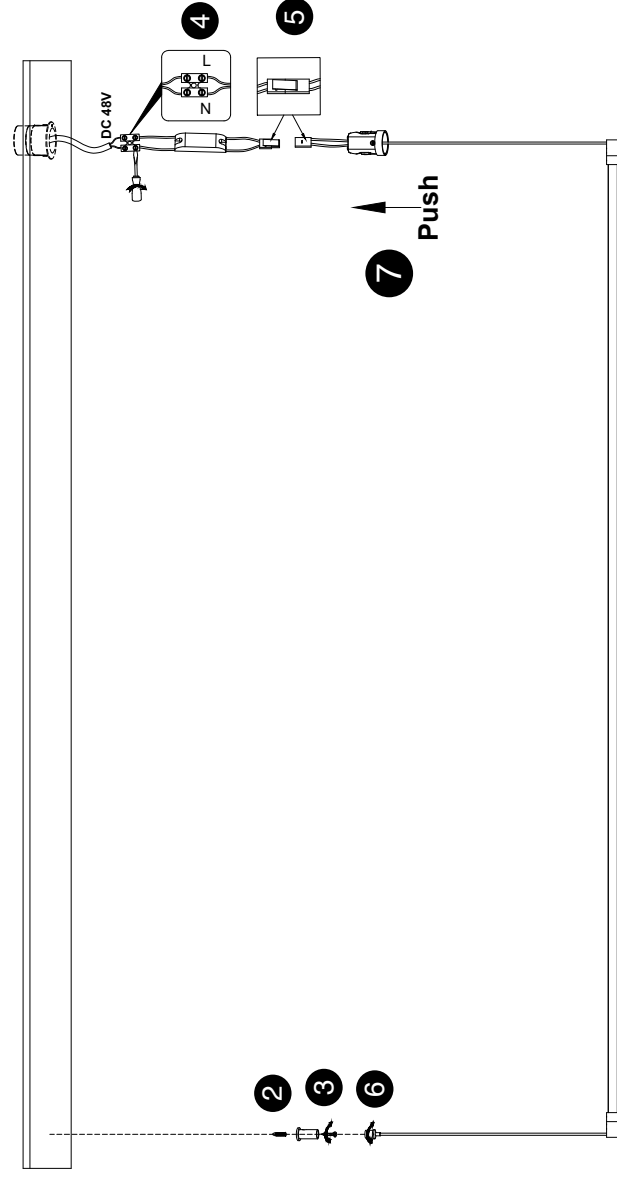

# NOVA LUCE

9492907

1. Turn off the general switch
2. Drill holes & apply plastic anchors
3. Apply the screw through Hanging element
4. Connect the wires
5. Push to click in place
6. Rotate to put it in place
7. Push it to put it in place
8. Turn on the general switch