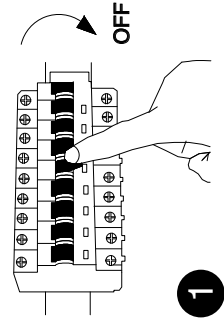

# NOVA LUCE

9492907

1. Turn off the general switch
2. Drill holes & apply plastic anchors
3. Apply the screw through Hanging element
4. Connect the wires
5. Push to click in place
6. Rotate to put it in place
7. Push it to put it in place
8. Turn on the general switch