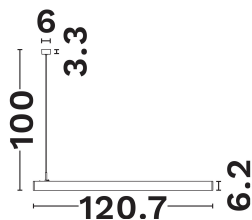

NOVA LUCE

PRODUCT DATASHEET

Version: 001

PRODUCT PHOTOGRAPH

GENERAL INFORMATION

Product Code	9970100
Product Category	Linear
Product Family	Linear Lighting Profiles
Mounting Location	Ceiling
Application Environment	Indoor

DIMENSION & WEIGHT

LxWxH (cm)	L: 120.7 W: 3.5 H: 110
Cut out (cm)	N/A
Weight (Kgr)	2,06

TECHNICAL DRAWING

MATERIAL & COLOR

Product Color	Black
Body Material	Aluminium
Cover Material	N/A

APPLICATION & MOUNTING

NOVA LUCE

PRODUCT DATASHEET

Version: 001

ELECTRICAL DATA

Power (Nominal)	40
Input voltage (Nominal)	220-240Vac
Mains Frequency	50/60Hz
Output voltage	N/A
Output Current	N/A
Power Factor	N/A
Efficiency	N/A
SVM	N/A
Pst	N/A
Class	I

PHOTOMETRICAL DATA

Luminous Flux	2800
Luminous Efficacy	70
Color Temperature	3000
Light Color (Designation)	Warm White
CRI	>90
SDCM	<3
Beam Angle	30
UGR	<8

LIFESPAN

Lifetime	50000
----------	--------------