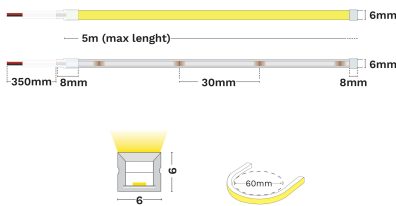

COMPATIBLE WITH

— On/Off Driver: N/A

— Triac Driver: N/A

— Dali Driver: N/A

GENERAL INFORMATION

Product Code	9540114
Product Category	Neon Flex
Product Family	Kema 6X6
Mounting Location	N/A
Application Environment	Outdoor

DIMENSION & WEIGHT

LxWxH (cm)	L:5m 06x06 mm
Cut out (cm)	N/A
Weight (Kgr)	N/A

MATERIAL & COLOR

Product Color	N/A
Body Material	Silicone
Cover Material	N/A

APPLICATION & MOUNTING

Ambient Working Temp.	45 C
Type of Protection	IP67
Protection Class IK	N/A
Dimmable	Yes
Type of Dimming (Optional)	Triac/Dali
Mounting type	N/A
Mounting Depth (cm)	N/A
Led Module Replaceable	No
Light Source	Led
Adjustable	No

NOVA LUCE S.A

Schimatari Viotias
32009, Greece

+30 22620 58 121
+30 22620 56 743

info@novaluce.com
www.novaluce.com