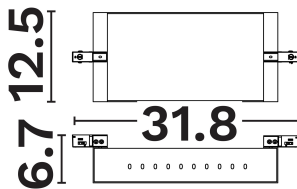

TECHNICAL DRAWING

MATERIAL & COLOR

Product Color	Black
Body Material	Plastic
Cover Material	N/A

APPLICATION & MOUNTING

Ambient Working Temp.	45 C
Type of Protection	IP20
Protection Class IK	N/A
Dimmable	N/A
Type of Dimming (Optional)	N/A
Mounting type	N/A
Mounting Depth (cm)	N/A
Led Module Replaceable	N/A
Light Source	N/A
Adjustable	N/A

COMPATIBLE WITH

— On/Off Driver: N/A

— Triac Driver: N/A

— Dali Driver: N/A

NOVA LUCE S.A

Schimatari Viotias
32009, Greece

+30 22620 58 121
+30 22620 56 743

info@novaluce.com
www.novaluce.com