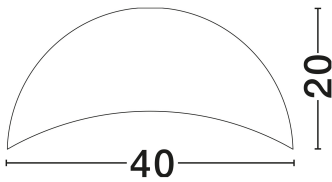

TECHNICAL DRAWING

GENERAL INFORMATION

Product Code	9695303
Collection	Indoor
Product Category	Ceiling
Product Family	Opsi
Mounting Location	Ceiling
Application Environment	Indoor
Specifications	N/A

DIMENSION & WEIGHT

LxWxH (cm)	D: 40 H: 20
Cut Out (cm)	N/A
Weight (Kgr)	0.8

MATERIAL & COLOR

Product Color	Sandy White
Body Material	Metal

APPLICATION & MOUNTING

Ambient Working Temp.	Max 45°C
Type of Protection	IP20
Dimmable	Yes
Type of Dimming	N/A
Mounting type	Surface
Mounting Depth (cm)	N/A
Led Module Replaceable	Yes
Light Source	E27

NOVA LUCE S.A

Schimatari Viotias
32009, Greece

+30 22620 58 121
+30 22620 56 743

info@novaluce.com
www.novaluce.com