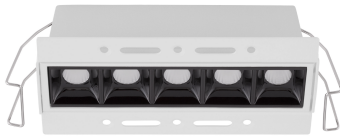

NOVA LUCE

PRODUCT DATASHEET

Version: 001

PRODUCT PHOTOGRAPH

GENERAL INFORMATION

Product Code	9070153
Product Category	Downlights-Linear
Product Family	Akira
Mounting Location	Ceiling
Application Environment	Indoor

DIMENSION & WEIGHT

LxWxH (cm)	L:14.3 W: 7.2 H: 4.9
Cut out (cm)	14.4X4.1
Weight (Kgr)	N/A