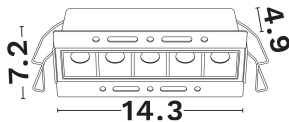

TECHNICAL DRAWING

MATERIAL & COLOR

Product Color	White
Body Material	Aluminium
Cover Material	N/A

APPLICATION & MOUNTING

Ambient Working Temp.	45 C
Type of Protection	IP20
Protection Class IK	IK03
Dimmable	Yes
Type of Dimming (Optional)	Triac/Dali
Mounting type	Recessed/Trimless
Mounting Depth (cm)	Ceiling
Led Module Replaceable	No
Light Source	Led
Adjustable	No

COMPATIBLE WITH

— On/Off Driver: Included

— Triac Driver: 9844002

— Dali Driver: 9621523

NOVA LUCE S.A

Schimatari Viotias
32009, Greece

+30 22620 58 121
+30 22620 56 743

info@novaluce.com
www.novaluce.com