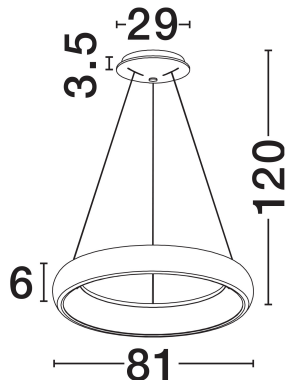

GENERAL INFORMATION

Product Code	8105604 D
Collection	Indoor
Product Category	Suspension
Product Family	Albi
Mounting Location	Wall
Application Environment	Indoor
Specifications	N/A

DIMENSION & WEIGHT

LxWxH (cm)	D: 81 H1: 6 H2: 120
Cut Out (cm)	N/A
Weight (Kgr)	4.5

MATERIAL & COLOR

Product Color	Sandy Black
Body Material	Aluminium & Acrylic

APPLICATION & MOUNTING

Ambient Working Temp.	Max 45°C
Type of Protection	IP20
Dimmable	Yes
Type of Dimming	Triac
Mounting type	Surface
Mounting Depth (cm)	N/A
Led Module Replaceable	No
Light Source	LED

NOVA LUCE S.A

Schimatari Viotias
32009, Greece

+30 22620 58 121
+30 22620 56 743

info@novaluce.com
www.novaluce.com