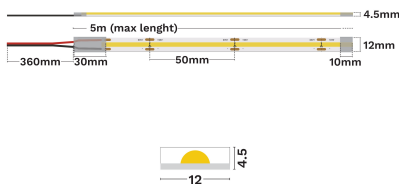

COMPATIBLE WITH

— On/Off Driver: N/A

— Triac Driver: N/A

— Dali Driver: N/A

GENERAL INFORMATION

Product Code	9540073
Product Category	Led Strips
Product Family	Vida
Mounting Location	N/A
Application Environment	Outdoor

DIMENSION & WEIGHT

LxWxH (cm)	L:5m 12 mm
Cut out (cm)	N/A
Weight (Kgr)	N/A

MATERIAL & COLOR

Product Color	N/A
Body Material	Aluminium
Cover Material	N/A

APPLICATION & MOUNTING

Ambient Working Temp.	45 C
Type of Protection	IP68
Protection Class IK	N/A
Dimmable	Yes
Type of Dimming (Optional)	Triac/Dali
Mounting type	N/A
Mounting Depth (cm)	N/A
Led Module Replaceable	No
Light Source	Led
Adjustable	No

NOVA LUCE S.A

Schimatari Viotias
32009, Greece

+30 22620 58 121
+30 22620 56 743

info@novaluce.com
www.novaluce.com