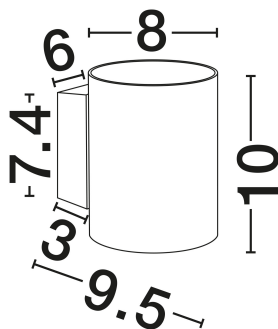

NOVA LUCE

PRODUCT DATASHEET

Version: 001

PRODUCT PHOTOGRAPH

GENERAL INFORMATION

Product Code	9011330
Collection	Indoor
Product Category	Wall
Product Family	Dazle
Mounting Location	Wall
Application Environment	Indoor
Specifications	N/A

DIMENSION & WEIGHT

LxWxH (cm)	D: 8 W: 10 H: 10
Cut Out (cm)	N/A
Weight (Kgr)	0.257

MATERIAL & COLOR

Product Color	Sandy White
Body Material	Aluminium

TECHNICAL DRAWING

APPLICATION & MOUNTING

Ambient Working Temp.	Max 45°C
Type of Protection	IP20
Dimmable	Yes
Type of Dimming	N/A
Mounting type	Surface
Mounting Depth (cm)	N/A
Led Module Replaceable	Yes
Light Source	LED G9

Power (Nominal)	1x5W
Input voltage (Nominal)	100-240V
Mains Frequency	50/60Hz

PHOTOMETRICAL DATA

Luminus Flux	N/A
Color Temperature	N/A
Light Color (Designation)	N/A

WARRANTY

Warranty	3 Years
----------	----------------