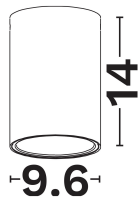

DIMENSION & WEIGHT

LxWxH (cm)	D: 9.6 H: 14 cm
Cut out (cm)	N/A
Weight (Kgr)	N/A

TECHNICAL DRAWING

MATERIAL & COLOR

Product Color	Black
Body Material	Aluminium
Cover Material	N/A

APPLICATION & MOUNTING

Ambient Working Temp.	45 C
Type of Protection	IP20
Protection Class IK	IK03
Dimmable	N/A
Type of Dimming (Optional)	N/A
Mounting type	Surface
Mounting Depth (cm)	Ceiling
Led Module Replaceable	Yes
Light Source	Led Gu10 / Mr16
Adjustable	No

NOVA LUCE

PRODUCT DATASHEET

Version: 001

ELECTRICAL DATA

Power (Nominal)	Max 10
Input voltage (Nominal)	220-240Vac
Mains Frequency	50/60Hz
Output voltage	N/A
Output Current	N/A
Power Factor	N/A
Efficiency	N/A
SVM	N/A
Pst	N/A
Class	N/A