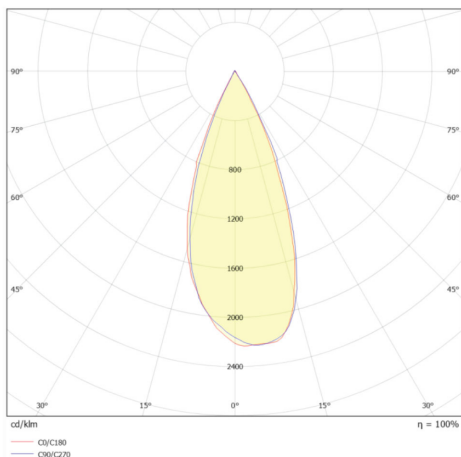

NOVA LUCE

PRODUCT DATASHEET

Version: 001

ELECTRICAL DATA

Power (Nominal)	15 W
Input voltage (Nominal)	220-240Vac
Mains Frequency	50/60Hz
Output voltage	N/A
Output Current	N/A
Power Factor	N/A
Efficiency	N/A
SVM	N/A
Pst	N/A
Class	I

PHOTOMETRICAL DATA

Luminous Flux	1044 lm
Luminous Efficacy	69,6 lm/W
Color Temperature	3000 K
Light Color (Designation)	Warm White
CRI	>80
SDCM	<3
Beam Angle	30
UGR	<19

LIFESPAN

Lifetime	50000 hours

CERTIFICATES

Certificates	CE, UKCA

WARRANTY

Warranty	5 years

LIGHT DISTRIBUTION

NOVA LUCE S.A

Schimatari Viotias
32009, Greece

+30 22620 58 121
+30 22620 56 743

info@novaluce.com
www.novaluce.com