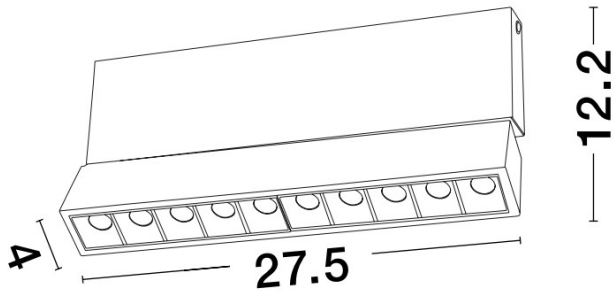

TECHNICAL DRAWING

COMPATIBLE WITH

— On/Off Driver: Included

— Triac Driver: N/A

— Dali Driver: N/A

GENERAL INFORMATION

Product Code	9070138
Product Category	Ceiling
Product Family	Pad
Mounting Location	Ceiling
Application Environment	Indoor

DIMENSION & WEIGHT

LxWxH (cm)	L: 27,5 W: 4 H: 12,2
Cut out (cm)	0
Weight (Kgr)	1.1

MATERIAL & COLOR

Product Color	Black
Body Material	Aluminium
Cover Material	N/A

APPLICATION & MOUNTING

Ambient Working Temp.	45 C
Type of Protection	IP20
Protection Class IK	IK03
Dimmable	NO
Type of Dimming (Optional)	N/A
Mounting type	Surface
Mounting Depth (cm)	Ceiling
Led Module Replaceable	No
Light Source	LED
Adjustable	Yes

NOVA LUCE S.A

Schimatari Viotias
32009, Greece

+30 22620 58 121
+30 22620 56 743

info@novaluce.com
www.novaluce.com