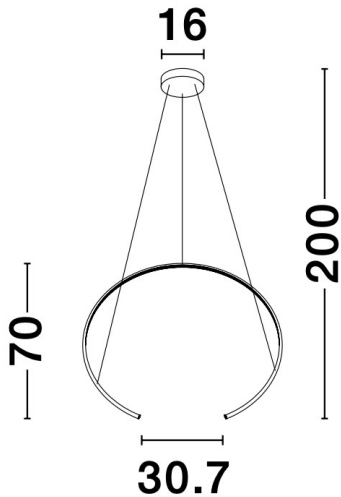

TECHNICAL DRAWING

GENERAL INFORMATION

Product Code	9010021
Collection	Decorative
Product Category	Suspension
Product Family	Breda
Mounting Location	Ceiling
Application Environment	Indoor

DIMENSION & WEIGHT

LxWxH (cm)	D: 70 H: 200
Cut out (cm)	N/A
Weight (Kgr)	0.8

MATERIAL & COLOR

Product Color	Sandy White
Body Material	Aluminium & Acrylic

APPLICATION & MOUNTING

Ambient Working Temp.	Max 45 oC
Type of Protection	IP20
Dimmable	No
Type of Dimming (Optional)	N/A
Mounting type	Ceiling
Mounting Depth (cm)	N/A
Led Module Replaceable	No
Light Source	LED

NOVA LUCE S.A

Schimatari Viotias
32009, Greece

+30 22620 58 121
+30 22620 56 743

info@novaluce.com
www.novaluce.com