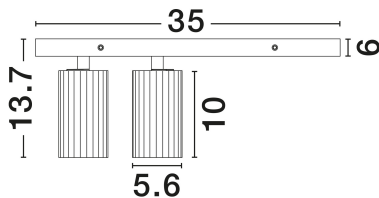

TECHNICAL DRAWING

APPLICATION & MOUNTING

Ambient Working Temp.	Max 45°C
Type of Protection	IP20
Dimmable	Yes
Type of Dimming	N/A
Mounting type	Surface
Mounting Depth (cm)	N/A
Led Module Replaceable	Yes
Light Source	GU10

NOVA LUCE S.A

Schimatari Viotias
32009, Greece

+30 22620 58 121
+30 22620 56 743

info@novaluce.com
www.novaluce.com