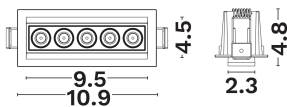

NOVA LUCE

PRODUCT DATASHEET

Version: 001

PRODUCT PHOTOGRAPH

GENERAL INFORMATION

Product Code	9040126
Product Category	Downlights-Linear
Product Family	Brandy
Mounting Location	Ceiling
Application Environment	Indoor

DIMENSION & WEIGHT

LxWxH (cm)	L:10.9 W:4.5 H:4.8
Cut out (cm)	10,5?3,9
Weight (Kgr)	N/A

TECHNICAL DRAWING

MATERIAL & COLOR

Product Color	White & Black
Body Material	Aluminium
Cover Material	N/A

APPLICATION & MOUNTING