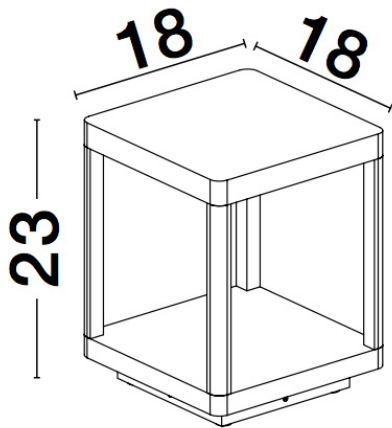

TECHNICAL DRAWING

MATERIAL & COLOR

Product Color	Anthracite
Body Material	Die-Casting Aluminium

APPLICATION & MOUNTING

Ambient Working Temp.	Max 40 oC
Type of Protection	IP65
Dimmable	No
Type of Dimming (Optional)	N/A
Mounting type	Surface
Mounting Depth (cm)	N/A
Led Module Replaceable	No
Light Source	LED

NOVA LUCE S.A

Schimatari Viotias
32009, Greece

+30 22620 58 121
+30 22620 56 743

info@novaluce.com
www.novaluce.com