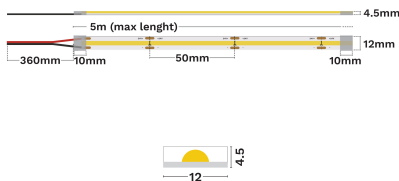

COMPATIBLE WITH

— On/Off Driver: N/A

— Triac Driver: N/A

— Dali Driver: N/A

GENERAL INFORMATION

Product Code	9540069
Product Category	Led Strips
Product Family	Vida
Mounting Location	N/A
Application Environment	Outdoor

DIMENSION & WEIGHT

LxWxH (cm)	L:5m 12 mm
Cut out (cm)	N/A
Weight (Kgr)	N/A

MATERIAL & COLOR

Product Color	N/A
Body Material	Aluminium
Cover Material	N/A

APPLICATION & MOUNTING

Ambient Working Temp.	45 C
Type of Protection	IP65
Protection Class IK	N/A
Dimmable	Yes
Type of Dimming (Optional)	Triac/Dali
Mounting type	N/A
Mounting Depth (cm)	N/A
Led Module Replaceable	No
Light Source	Led
Adjustable	No

NOVA LUCE S.A

Schimatari Viotias
32009, Greece

+30 22620 58 121
+30 22620 56 743

info@novaluce.com
www.novaluce.com