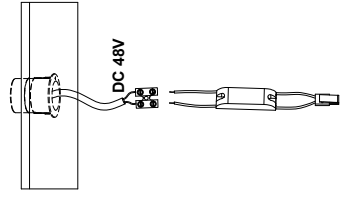

NOVA LUCE

9492891

1. Turn off the general switch

2. Put the product into place

3. Connect the wires

4. Tight it up

5. Click them together

6. Push to click in place