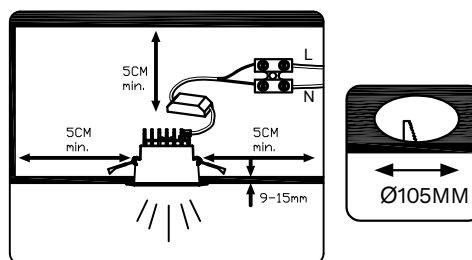

NOVA LUCE

9113777/ 9113778

1

Turn off the general switch

2

Create a CutOut

3. Connect wires

4. Press brackets together to insert the luminaire into the hole

5. Fix luminaire into place

6

Turn on the general Switch