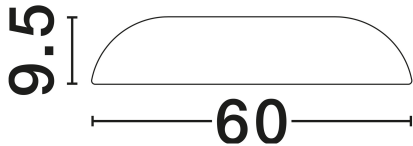

TECHNICAL DRAWING

GENERAL INFORMATION

Product Code	9268047
Collection	Indoor
Product Category	Ceiling
Product Family	Felicia
Mounting Location	Ceiling
Application Environment	Indoor
Specifications	N/A

DIMENSION & WEIGHT

LxWxH (cm)	D: 60 H: 9.5
Cut Out (cm)	N/A
Weight (Kgr)	3.5

MATERIAL & COLOR

Product Color	Brown
Body Material	Steel, Aluminium &Acrylic

APPLICATION & MOUNTING

Ambient Working Temp.	Max 45°C
Type of Protection	IP20
Dimmable	Yes
Type of Dimming	Triac
Mounting type	Surface
Mounting Depth (cm)	N/A
Led Module Replaceable	No
Light Source	LED

NOVA LUCE S.A

Schimatari Viotias
32009, Greece

+30 22620 58 121
+30 22620 56 743

info@novaluce.com
www.novaluce.com