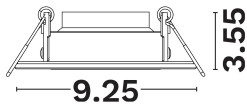

DIMENSION & WEIGHT

LxWxH (cm)	D:9.25 H:3.55
Cut out (cm)	7
Weight (Kgr)	N/A

TECHNICAL DRAWING

MATERIAL & COLOR

Product Color	Nickel
Body Material	Aluminium
Cover Material	N/A

APPLICATION & MOUNTING

Ambient Working Temp.	45 C
Type of Protection	IP44
Protection Class IK	IK03
Dimmable	N/A
Type of Dimming (Optional)	N/A
Mounting type	Recessed
Mounting Depth (cm)	Ceiling
Led Module Replaceable	Yes
Light Source	Led
Adjustable	Yes