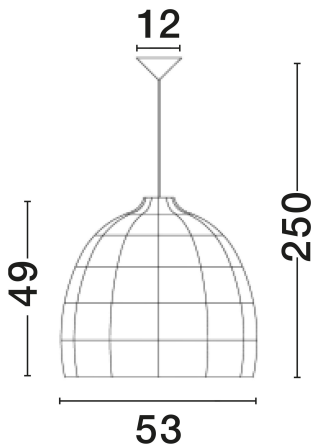

NOVA LUCE

PRODUCT DATASHEET

Version: 001

PRODUCT PHOTOGRAPH

TECHNICAL DRAWING

GENERAL INFORMATION

Product Code	9586691
Collection	Indoor
Product Category	Suspension
Product Family	Destin
Mounting Location	Ceiling
Application Environment	Indoor
Specifications	N/A

DIMENSION & WEIGHT

LxWxH (cm)	D: 53 H1: 49 H2: 250
Cut Out (cm)	N/A
Weight (Kgr)	1.8

MATERIAL & COLOR

Product Color	Black
Body Material	Rattan

APPLICATION & MOUNTING

Ambient Working Temp.	Max 45°C
Type of Protection	IP20
Dimmable	Yes
Type of Dimming	N/A
Mounting type	Surface
Mounting Depth (cm)	N/A
Led Module Replaceable	Yes
Light Source	E27