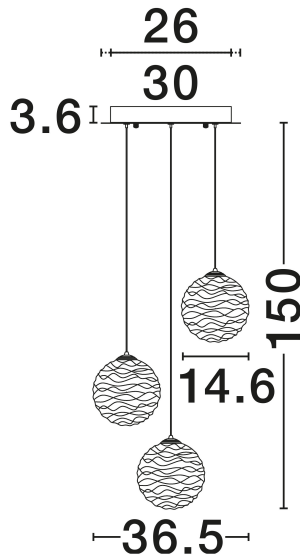

NOVA LUCE

PRODUCT DATASHEET

Version: 001

PRODUCT PHOTOGRAPH

TECHNICAL DRAWING

GENERAL INFORMATION

Product Code	9214163
Collection	Indoor
Product Category	Suspension
Product Family	Blazik
Mounting Location	Ceiling
Application Environment	Indoor
Specifications	N/A

DIMENSION & WEIGHT

LxWxH (cm)	D: 36.5 H: 150
Cut Out (cm)	N/A
Weight (Kgr)	1.6

MATERIAL & COLOR

Product Color	Clear Structured & Brass Gold
Body Material	Glass & Metal

APPLICATION & MOUNTING

Ambient Working Temp.	Max 45°C
Type of Protection	IP20
Dimmable	Yes
Type of Dimming	Triac
Mounting type	Surface
Mounting Depth (cm)	N/A
Led Module Replaceable	No
Light Source	LED

Power (Nominal)	12W
Input voltage (Nominal)	220-240V
Mains Frequency	50/60Hz

PHOTOMETRICAL DATA

Luminous Flux	842lm
Color Temperature	2700K
Light Color (Designation)	Warm White

WARRANTY

Warranty	3 Years
----------	----------------