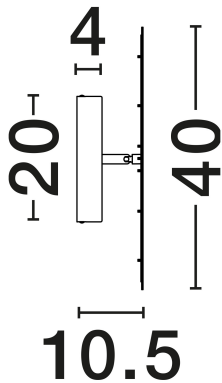

NOVA LUCE

PRODUCT DATASHEET

Version: 001

PRODUCT PHOTOGRAPH

TECHNICAL DRAWING

GENERAL INFORMATION

Product Code	9580602
Collection	Indoor
Product Category	Wall
Product Family	Alida
Mounting Location	Wall
Application Environment	Indoor
Specifications	N/A

DIMENSION & WEIGHT

LxWxH (cm)	D: 40 H: 10.5
Cut Out (cm)	N/A
Weight (Kgr)	3.5

MATERIAL & COLOR

Product Color	/
Body Material	Mirror, Steel & Acrylic

APPLICATION & MOUNTING

Ambient Working Temp.	Max 45°C
Type of Protection	IP20
Dimmable	Yes
Type of Dimming	Triac
Mounting type	Surface
Mounting Depth (cm)	N/A
Led Module Replaceable	No
Light Source	LED

Power (Nominal)	42W
Input voltage (Nominal)	220-240V
Mains Frequency	50/60Hz

PHOTOMETRICAL DATA

Luminous Flux	2100lm
Color Temperature	3000K
Light Color (Designation)	Warm White

WARRANTY

Warranty	3 Years
----------	----------------