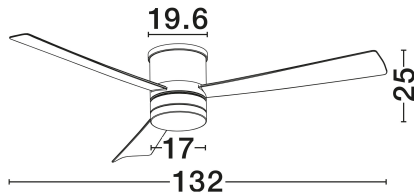

NOVA LUCE

PRODUCT DATASHEET

Version: 001

PRODUCT PHOTOGRAPH

GENERAL INFORMATION

Product Code	9953015
Collection	Indoor
Product Category	Fans
Product Family	Silky
Mounting Location	Ceiling
Application Environment	Indoor
Specifications	N/A

DIMENSION & WEIGHT

LxWxH (cm)	D: 132 H: 25
Cut Out (cm)	N/A
Weight (Kgr)	7

MATERIAL & COLOR

Product Color	Matt White
Body Material	Steel & Glass & Plywood

TECHNICAL DRAWING

APPLICATION & MOUNTING

Ambient Working Temp.	Max 45°C
Type of Protection	IP20
Dimmable	No
Type of Dimming	N/A
Mounting type	Surface
Mounting Depth (cm)	N/A
Led Module Replaceable	No
Light Source	LED

Power (Nominal)	18W
Input voltage (Nominal)	220-240V
Mains Frequency	50/60Hz

PHOTOMETRICAL DATA

Luminous Flux	650lm
Color Temperature	3000K
Light Color (Designation)	Warm White

WARRANTY

Warranty	3 Years
----------	----------------