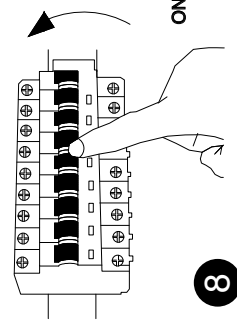

NOVA LUCE

9492906

1. Turn off the general switch
2. Drill holes & apply plastic anchors
3. Apply the screw through Hanging element
4. Connect the wires
5. Push to click in place
6. Rotate to put it in place
7. Push it to put it in place
8. Turn on the general switch