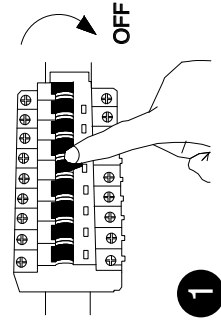

NOVA LUCE

9492906

1. Turn off the general switch
2. Drill holes & apply plastic anchors
3. Apply the screw through Hanging element
4. Connect the wires
5. Push to click in place
6. Rotate to put it in place
7. Push it to put it in place
8. Turn on the general switch