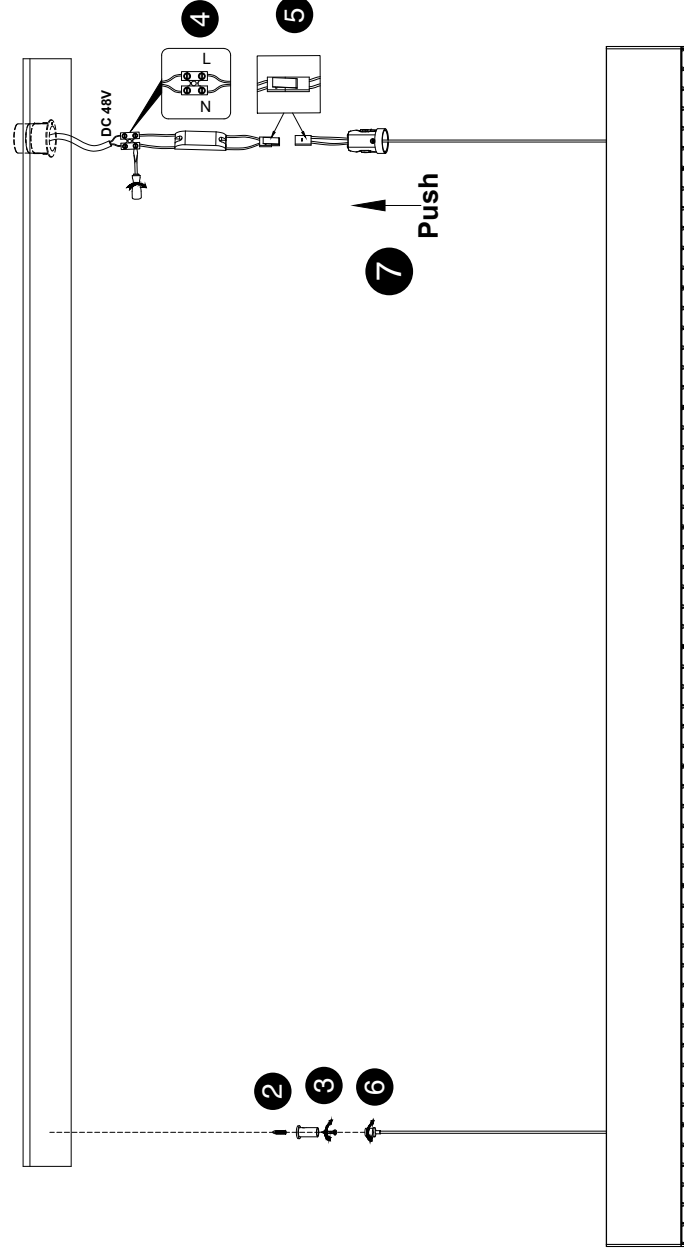

NOVA LUCE

9492906

1. Turn off the general switch
2. Drill holes & apply plastic anchors
3. Apply the screw through Hanging element
4. Connect the wires
5. Push to click in place
6. Rotate to put it in place
7. Push it to put it in place
8. Turn on the general switch