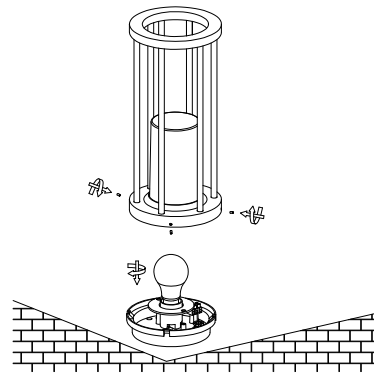

# NOVA LUCE

9030628

1. Turn off the general switch

2. Untie screws & remove lid

3. Install cable, connect wires & tie up Screws to make it stable

4. Connect the bulb, apply the lid & tie up side screws

5. Turn on the general switch