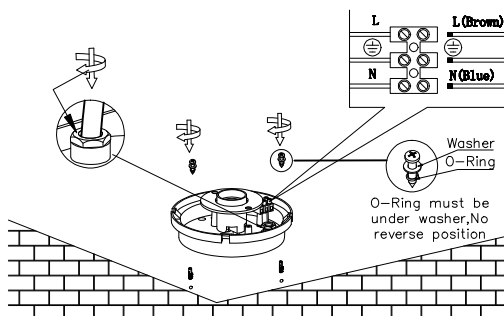

# NOVA LUCE

9030628

1. Turn off the general switch

2. Untie screws & remove lid

3. Install cable, connect wires & tie up Screws to make it stable

4. Connect the bulb, apply the lid & tie up side screws

5. Turn on the general switch