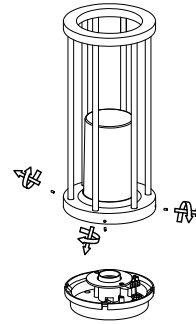

# NOVA LUCE

9030628

1. Turn off the general switch

2. Untie screws & remove lid

3. Install cable, connect wires & tie up Screws to make it stable

4. Connect the bulb, apply the lid & tie up side screws

5. Turn on the general switch