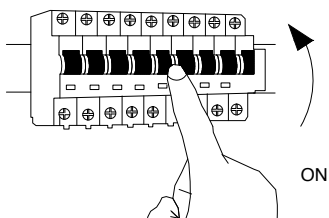

# NOVA LUCE

9030628

1. Turn off the general switch

2. Untie screws & remove lid

3. Install cable, connect wires & tie up Screws to make it stable

4. Connect the bulb, apply the lid & tie up side screws

5. Turn on the general switch