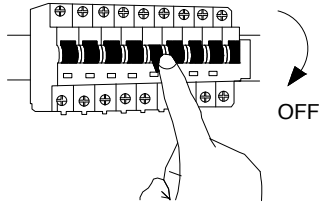

# NOVA LUCE

9030628

1. Turn off the general switch

2. Untie screws & remove lid

3. Install cable, connect wires & tie up Screws to make it stable

4. Connect the bulb, apply the lid & tie up side screws

5. Turn on the general switch