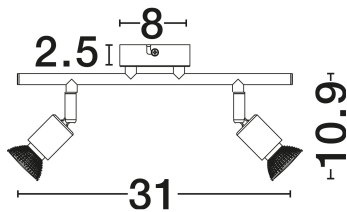

NOVA LUCE

PRODUCT DATASHEET

Version: 001

PRODUCT PHOTOGRAPH

GENERAL INFORMATION

Product Code	660002
Collection	Indoor
Product Category	Ceiling
Product Family	Base
Mounting Location	Ceiling
Application Environment	Indoor
Specifications	N/A

DIMENSION & WEIGHT

LxWxH (cm)	L: 31 W: 8 H: 10.9
Cut Out (cm)	N/A
Weight (Kgr)	0.4

MATERIAL & COLOR

Product Color	Satin Nickel
Body Material	Metal

TECHNICAL DRAWING

APPLICATION & MOUNTING

Ambient Working Temp.	Max 45°C
Type of Protection	IP20
Dimmable	Yes
Type of Dimming	N/A
Mounting type	Surface
Mounting Depth (cm)	N/A
Led Module Replaceable	Yes
Light Source	GU10

Power (Nominal)	2x10W
Input voltage (Nominal)	100-240V
Mains Frequency	50/60Hz

PHOTOMETRICAL DATA

Luminous Flux	N/A
Color Temperature	N/A
Light Color (Designation)	N/A

WARRANTY

Warranty	3 Years
----------	----------------