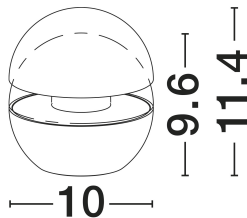

NOVA LUCE

PRODUCT DATASHEET

Version: 001

PRODUCT PHOTOGRAPH

TECHNICAL DRAWING

GENERAL INFORMATION

Product Code	9136401
Collection	Outdoor
Product Category	Portable
Product Family	Puk
Mounting Location	Portable
Application Environment	Outdoor
Specifications	N/A

DIMENSION & WEIGHT

LxWxH (cm)	D:10 H:11.4 cm
Cut out (cm)	N/A
Weight (Kgr)	0.593

MATERIAL & COLOR

Product Color	Sandy White
Body Material	Aluminium & Pc

APPLICATION & MOUNTING

Ambient Working Temp.	Max 45 oC
Type of Protection	IP54
Dimmable	Yes
Type of Dimming	N/A
Mounting type	Surface
Mounting Depth (cm)	N/A
Led Module Replaceable	No
Light Source	LED

NOVA LUCE S.A

Schimatari Viotias
32009, Greece

+30 22620 58 121
+30 22620 56 743

info@novaluce.com
www.novaluce.com