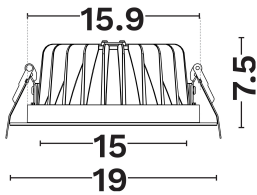

TECHNICAL DRAWING

COMPATIBLE WITH

— On/Off Driver: Included

— Triac Driver: 9844002, 9540320

— Dali Driver: 9621523

GENERAL INFORMATION

Product Code	9540307
Product Category	Downlights-Commercial
Product Family	Spark
Mounting Location	Ceiling
Application Environment	Outdoor

DIMENSION & WEIGHT

LxWxH (cm)	D:19 H:7.5
Cut out (cm)	16,5
Weight (Kgr)	N/A

MATERIAL & COLOR

Product Color	White
Body Material	Aluminium
Cover Material	N/A

APPLICATION & MOUNTING

Ambient Working Temp.	45 C
Type of Protection	IP54
Protection Class IK	IK04
Dimmable	Yes
Type of Dimming (Optional)	Triac/Dali
Mounting type	Recessed
Mounting Depth (cm)	Ceiling
Led Module Replaceable	No
Light Source	Led
Adjustable	No

NOVA LUCE S.A

Schimatari Viotias
32009, Greece

+30 22620 58 121
+30 22620 56 743

info@novaluce.com
www.novaluce.com