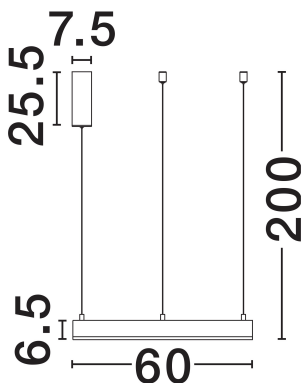

NOVA LUCE

PRODUCT DATASHEET

Version: 001

PRODUCT PHOTOGRAPH

TECHNICAL DRAWING

GENERAL INFORMATION

Product Code	9190840
Collection	Indoor
Product Category	Suspension
Product Family	Motif
Mounting Location	Wall
Application Environment	Indoor
Specifications	N/A

DIMENSION & WEIGHT

LxWxH (cm)	D: 60 H: 120
Cut Out (cm)	N/A
Weight (Kgr)	1.9

MATERIAL & COLOR

Product Color	Sandy Black
Body Material	Aluminium & Acrylic

APPLICATION & MOUNTING

Ambient Working Temp.	Max 45°C
Type of Protection	IP20
Dimmable	Yes
Type of Dimming	Triac
Mounting type	Surface
Mounting Depth (cm)	N/A
Led Module Replaceable	No
Light Source	LED

Power (Nominal)	40W
Input voltage (Nominal)	220-240V
Mains Frequency	50/60Hz

PHOTOMETRICAL DATA

Luminous Flux	2943lm
Color Temperature	3000K
Light Color (Designation)	Warm White

WARRANTY

Warranty	3 Years
----------	----------------