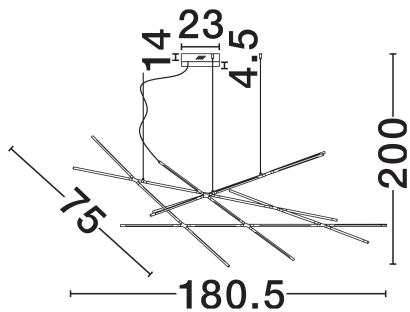

NOVA LUCE

PRODUCT DATASHEET

Version: 001

PRODUCT PHOTOGRAPH

TECHNICAL DRAWING

GENERAL INFORMATION

Product Code	9695216
Collection	Indoor
Product Category	Suspension
Product Family	Raccio
Mounting Location	Wall
Application Environment	Indoor
Specifications	N/A

DIMENSION & WEIGHT

LxWxH (cm)	L: 180.5 W: 75 H: 150
Cut Out (cm)	N/A
Weight (Kgr)	3.1

MATERIAL & COLOR

Product Color	Black
Body Material	Metal & Acrylic

APPLICATION & MOUNTING

Ambient Working Temp.	Max 45°C
Type of Protection	IP20
Dimmable	Yes
Type of Dimming	Triac
Mounting type	Surface
Mounting Depth (cm)	N/A
Led Module Replaceable	No
Light Source	LED

Power (Nominal)	109W
Input voltage (Nominal)	220-240V
Mains Frequency	50/60Hz

PHOTOMETRICAL DATA

Luminous Flux	6868lm
Color Temperature	3000K
Light Color (Designation)	Warm White

WARRANTY

Warranty	3 Years
----------	----------------