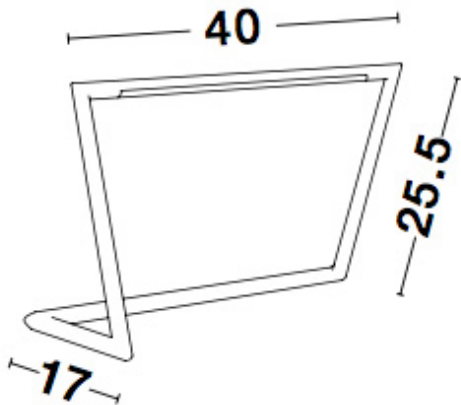

NOVA LUCE

PRODUCT DATASHEET

Version: 001

PRODUCT PHOTOGRAPH

TECHNICAL DRAWING

GENERAL INFORMATION

| | |
|-------------------------|------------|
| Product Code | 9077010 |
| Collection | Decorative |
| Product Category | Table |
| Product Family | Ensio |
| Mounting Location | N/A |
| Application Environment | Indoor |

DIMENSION & WEIGHT

| | |
|--------------|---------------------|
| LxWxH (cm) | L: 40 W: 17 H: 25.5 |
| Cut out (cm) | N/A |
| Weight (Kgr) | 0.7 |

MATERIAL & COLOR

| | |
|---------------|---------------------|
| Product Color | Black |
| Body Material | Aluminium & Acrylic |