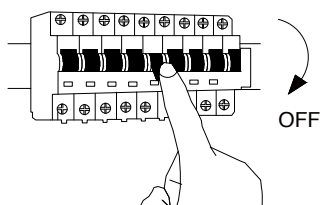

NOVA LUCE

9002685

1

Turn off the general switch

2

Drill holes & apply plastic anchors
With screws

3

Connect the wires

4

Apply the side screws

5

Apply the bulb

6

Turn on the general switch