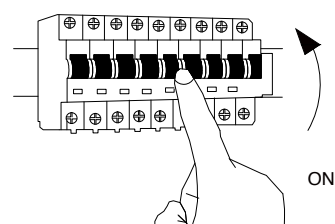

NOVA LUCE

9002685

1

Turn off the general switch

2

Drill holes & apply plastic anchors
With screws

3

Connect the wires

4

Apply the side screws

5

Apply the bulb

6

Turn on the general switch