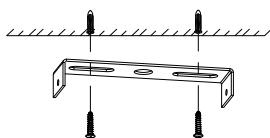

NOVA LUCE

9002685

1

Turn off the general switch

2

Drill holes & apply plastic anchors
With screws

3

Connect the wires

4

Apply the side screws

5

Apply the bulb

6

Turn on the general switch