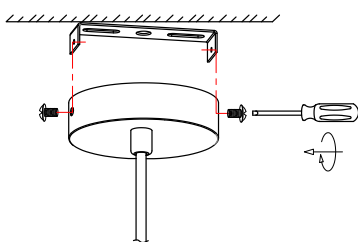

NOVA LUCE

9002685

1

Turn off the general switch

2

Drill holes & apply plastic anchors
With screws

3

Connect the wires

4

Apply the side screws

5

Apply the bulb

6

Turn on the general switch