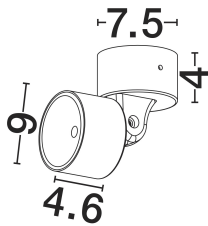

NOVA LUCE

PRODUCT DATASHEET

Version: 001

PRODUCT PHOTOGRAPH

TECHNICAL DRAWING

GENERAL INFORMATION

Product Code	9971469
Collection	Outdoor
Product Category	Wall
Product Family	Helmet
Mounting Location	Wall
Application Environment	Outdoor
Specifications	N/A

DIMENSION & WEIGHT

LxWxH (cm)	D:9 H:13.5 cm
Cut out (cm)	N/A
Weight (Kgr)	0.4

MATERIAL & COLOR

Product Color	Dark Anthracite
Body Material	Aluminium & Glass

APPLICATION & MOUNTING

Ambient Working Temp.	Max 45 oC
Type of Protection	IP65
Dimmable	No
Type of Dimming	N/A
Mounting type	Surface
Mounting Depth (cm)	N/A
Led Module Replaceable	No
Light Source	LED

NOVA LUCE S.A

Schimatari Viotias
32009, Greece

+30 22620 58 121
+30 22620 56 743

info@novaluce.com
www.novaluce.com