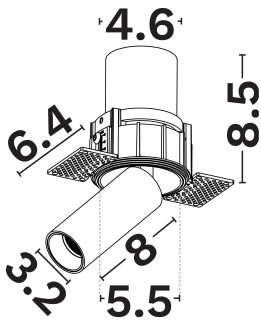

TECHNICAL DRAWING

COMPATIBLE WITH

— On/Off Driver: 9030671

— Triac Driver: 9844008

— Dali Driver: 9621523 / 9844010

GENERAL INFORMATION

Product Code	9030669
Product Category	Downlights-Semi-Recessed
Product Family	Otium
Mounting Location	Ceiling
Application Environment	Indoor

DIMENSION & WEIGHT

LxWxH (cm)	D:5.5 H:16.5
Cut out (cm)	6,5
Weight (Kgr)	N/A

MATERIAL & COLOR

Product Color	White
Body Material	Aluminium
Cover Material	N/A

APPLICATION & MOUNTING

Ambient Working Temp.	45 C
Type of Protection	IP20
Protection Class IK	IK03
Dimmable	Yes
Type of Dimming (Optional)	Triac/Dali
Mounting type	Trimless
Mounting Depth (cm)	Ceiling
Led Module Replaceable	No
Light Source	Led
Adjustable	Yes

NOVA LUCE S.A

Schimatari Viotias
32009, Greece

+30 22620 58 121
+30 22620 56 743

info@novaluce.com
www.novaluce.com