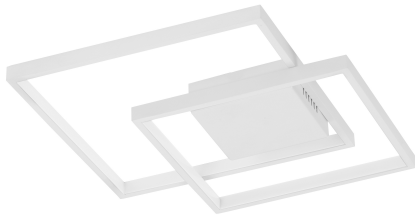

NOVA LUCE

PRODUCT DATASHEET

Version: 001

PRODUCT PHOTOGRAPH