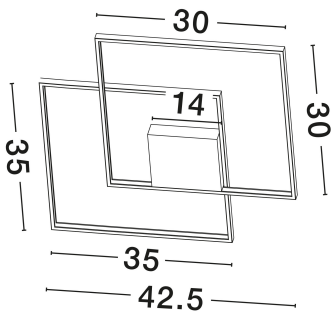

TECHNICAL DRAWING

GENERAL INFORMATION

Product Code	9364036
Collection	Indoor
Product Category	Ceiling
Product Family	Porto
Mounting Location	Ceiling
Application Environment	Indoor
Specifications	N/A

DIMENSION & WEIGHT

LxWxH (cm)	L: 42.5 W: 42.5 H: 6
Cut Out (cm)	N/A
Weight (Kgr)	0.9

MATERIAL & COLOR

Product Color	Sandy White
Body Material	Steel & Aluminium & Acrylic

APPLICATION & MOUNTING

Ambient Working Temp.	Max 45°C
Type of Protection	IP20
Dimmable	Yes
Type of Dimming	Triac
Mounting type	Surface
Mounting Depth (cm)	N/A
Led Module Replaceable	No
Light Source	LED

NOVA LUCE S.A

Schimatari Viotias
32009, Greece

+30 22620 58 121
+30 22620 56 743

info@novaluce.com
www.novaluce.com