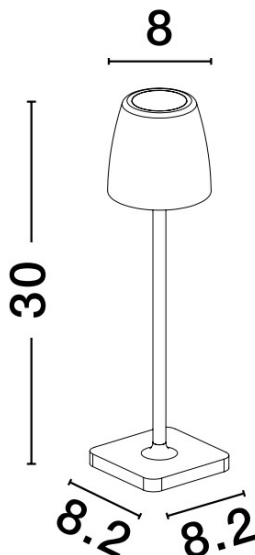

NOVA LUCE

PRODUCT DATASHEET

Version: 001

PRODUCT PHOTOGRAPH

TECHNICAL DRAWING

GENERAL INFORMATION

Product Code	9223415
Collection	Outdoor
Product Category	Table
Product Family	COLT
Mounting Location	N/A
Application Environment	Outdoor

DIMENSION & WEIGHT

LxWxH (cm)	L: 8 W: 8,2 H: 30
Cut out (cm)	N/A
Weight (Kgr)	0.5

MATERIAL & COLOR

Product Color	Sandy White
Body Material	Die-Casting Aluminium -Acrylic

APPLICATION & MOUNTING

Ambient Working Temp.	Max 40 oC
Type of Protection	IP54
Dimmable	Yes
Type of Dimming (Optional)	Touch Dimming
Mounting type	Portable
Mounting Depth (cm)	N/A
Led Module Replaceable	No
Light Source	LED

Power (Nominal)	2W
Input voltage (Nominal)	5Vdc
Mains Frequency	50/60Hz

PHOTOMETRICAL DATA

Luminous Flux	207 lm
Color Temperature	3000K
Light Color (Designation)	Warm White

WARRANTY

Warranty	3 Years
----------	----------------