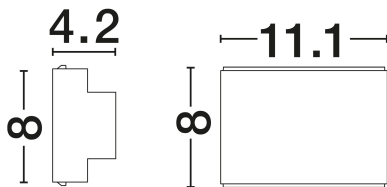

PRODUCT PHOTOGRAPH

GENERAL INFORMATION

Product Code	9695164
Collection	Indoor
Product Category	Wall
Product Family	Oti
Mounting Location	Wall
Application Environment	Indoor
Specifications	N/A

DIMENSION & WEIGHT

LxWxH (cm)	L: 11.1 W: 4.2 H: 8
Cut Out (cm)	N/A
Weight (Kgr)	0.24

MATERIAL & COLOR

Product Color	Matt Gold
Body Material	Aluminium

TECHNICAL DRAWING

APPLICATION & MOUNTING

Ambient Working Temp.	Max 45°C
Type of Protection	IP20
Dimmable	No
Type of Dimming	N/A
Mounting type	Surface
Mounting Depth (cm)	N/A
Led Module Replaceable	No
Light Source	LED

NOVA LUCE

PRODUCT DATASHEET

Version: 001

ELECTRICAL DATA

Power (Nominal)	10W
Input voltage (Nominal)	220-240V
Mains Frequency	50/60Hz

PHOTOMETRICAL DATA

Luminous Flux	487lm
Color Temperature	3000K
Light Color (Designation)	Warm White