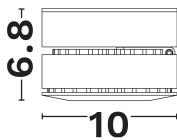

TECHNICAL DRAWING