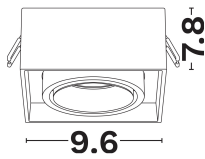

COMPATIBLE WITH

— On/Off Driver: N/A

— Triac Driver: N/A

— Dali Driver: N/A

GENERAL INFORMATION

Product Code	9030424
Product Category	Ceiling-Gu10
Product Family	Brook
Mounting Location	Ceiling
Application Environment	Indoor

DIMENSION & WEIGHT

LxWxH (cm)	9.6 W: 9.6 H: 7.8 cm
Cut out (cm)	7,9 X 7,9
Weight (Kgr)	N/A

MATERIAL & COLOR

Product Color	White
Body Material	Aluminium
Cover Material	N/A

APPLICATION & MOUNTING

Ambient Working Temp.	45 C
Type of Protection	IP20
Protection Class IK	IK03
Dimmable	N/A
Type of Dimming (Optional)	N/A
Mounting type	Recessed
Mounting Depth (cm)	Ceiling
Led Module Replaceable	Yes
Light Source	Led Gu10 / Mr16
Adjustable	No

NOVA LUCE S.A

Schimatari Viotias
32009, Greece

+30 22620 58 121
+30 22620 56 743

info@novaluce.com
www.novaluce.com