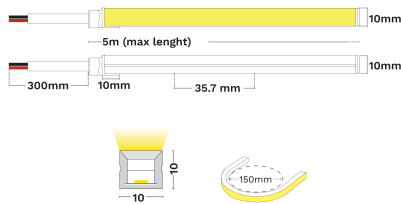

COMPATIBLE WITH

— On/Off Driver: N/A

— Triac Driver: N/A

— Dali Driver: N/A

GENERAL INFORMATION

Product Code	9540026
Product Category	Neon Flex
Product Family	Gomu 10X10
Mounting Location	N/A
Application Environment	Outdoor

DIMENSION & WEIGHT

LxWxH (cm)	L:5m 10x10 mm
Cut out (cm)	N/A
Weight (Kgr)	N/A

MATERIAL & COLOR

Product Color	N/A
Body Material	Silicone
Cover Material	N/A

APPLICATION & MOUNTING

Ambient Working Temp.	45 C
Type of Protection	IP67
Protection Class IK	IK08
Dimmable	Yes
Type of Dimming (Optional)	Triac/Dali
Mounting type	N/A
Mounting Depth (cm)	N/A
Led Module Replaceable	No
Light Source	Led
Adjustable	No

NOVA LUCE S.A

Schimatari Viotias
32009, Greece

+30 22620 58 121
+30 22620 56 743

info@novaluce.com
www.novaluce.com